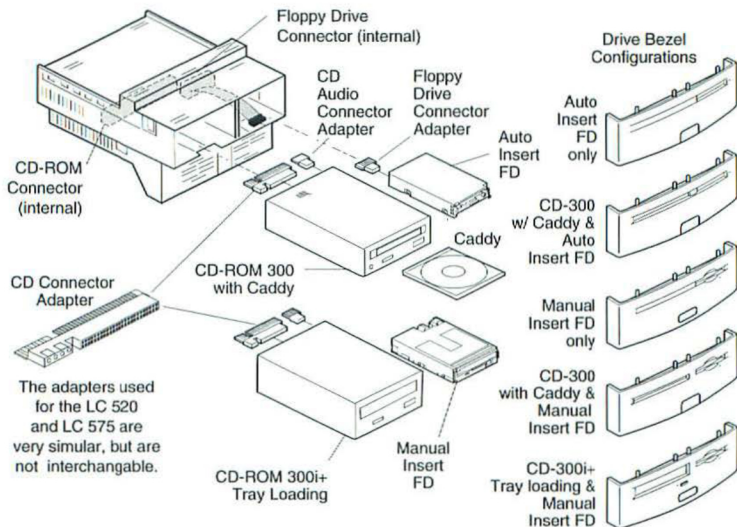

Bezel, Chassis, and Drive Configurations

Figure 2 and the table that follows show the bezels, drive mechanisms, adapters, and chassis configurations used with the Macintosh LC 500 and Performa 500 series computers.

Note that on chassis 922-0767, the CD-ROM connector at the back of the CD-ROM bay is near the floor of the CD-ROM bay, while the connectors in similar chassis are near the top of the CD-ROM bay.

Figure 2 Bezel, Chassis, and Drive Configurations