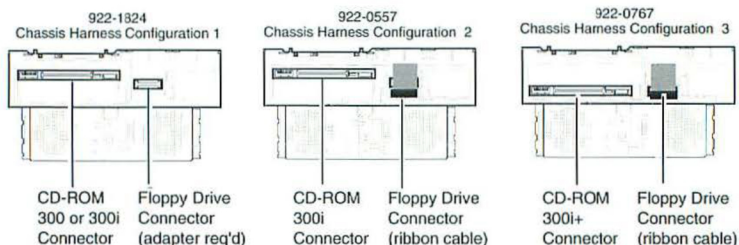

Bezel, Chassis, and Drive Configurations

Figure 2 and the table that follows show the bezels, drive mechanisms, adapters, and chassis configurations used with the Macintosh LC 500 and Performa 500 series computers.

Note that on chassis 922-0767, the CD-ROM connector at the back of the CD-ROM bay is near the floor of the CD-ROM bay, while the connectors in similar chassis are near the top of the CD-ROM bay.

Figure 2 Bezel, Chassis, and Drive Configurations